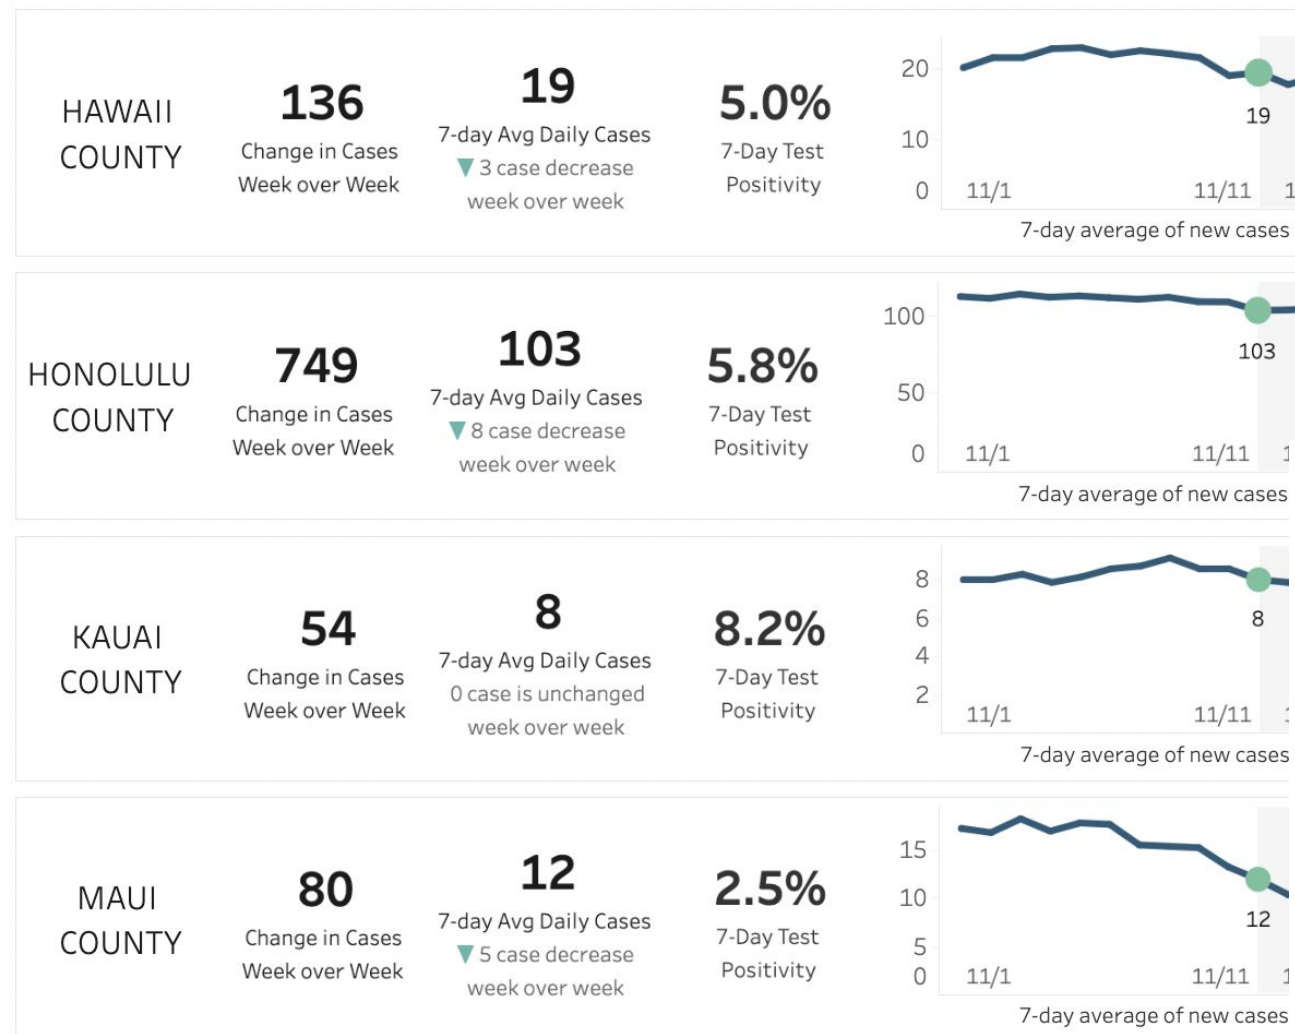

HAWAI'I GREEN GROWTH
UN LOCAL2030 HUB

GREEN GROWTH

ORGANISATION
FOR ECONOMIC
CO-OPERATION
AND DEVELOPMENT

For a stronger, cleaner, fairer world economy

Following the 2008 financial crisis, the leaders of the Organization of Economic Cooperation Development (OECD) called for countries to *'pursue green growth strategies as part of our response to the current crisis and beyond'* in the [2009 Green Growth Declaration](#).

Accountability and Action on Hawai'i's Sustainability Goals

Aloha+ CHALLENGE

Spotlight | COVID-19 Response & Recovery

Hawaii COVID-19 Cases and Testing | SUMMARY

Last updated Wednesday, November 16, 2022 (Updated Weekly) | Data as of Monday, November 14, 2022

ADDITIONAL METRICS

10.0
Cases per 100,000 of the Population

300+
Responses

200+
Green Growth Projects

150+
Education Resources

6
Sectors Statewide

Guiding Principles for Impact

Political Leadership
and Local Goals