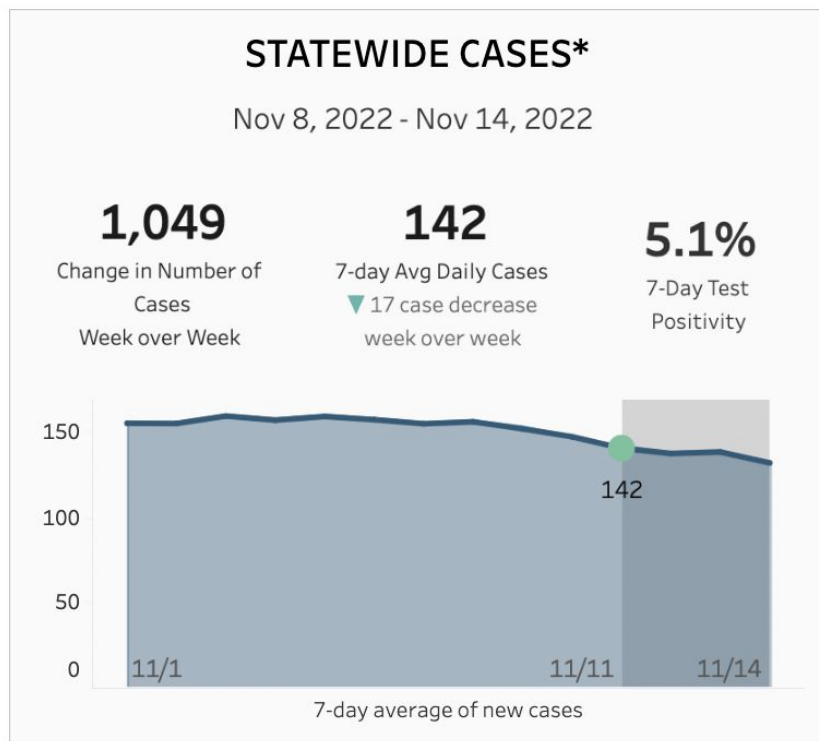

Accountability and Action on Hawai'i's Sustainability Goals

Aloha+ CHALLENGE

Spotlight | COVID-19 Response & Recovery

Hawaii COVID-19 Cases and Testing | SUMMARY

Last updated Wednesday, November 16, 2022 (Updated Weekly) | Data as of Monday, November 14, 2022

ADDITIONAL METRICS

10.0
Cases per 100,000 of the Population

300+
Responses

200+
Green Growth Projects

150+
Education Resources

6
Sectors Statewide

Guiding Principles for Impact

Political Leadership
and Local Goals